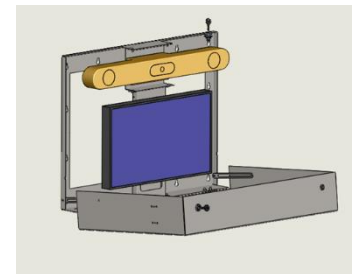

SMALL SECURE WALL UNIT EQUIPMENT SPECIFICATIONS

VIDEO CAMERA AND CODEC

Supported Video Endpoints

- Logitech Rally Bar Huddle
- Logitech Meetup

MONITOR

24" Flat LCD HDTV LCD

- 60 Hz Video Scan Rate
- HDMI Inputs

CABINET

Wall Mount Cabinet

- 14 gauge steel
- No exposed hardware
- Back of cabinet is open to accept many different connection configurations
- All components serviceable from the locking front folding hinged door
- Shatterproof Lexan protective screen - field replaceable
- Pre drilled mounting holes
- Dimensions 24" H X 32" W X 6" D
- Cooling fan and ventilation for components
- Surge protector and power strip mounted in unit
- Powder coated black with other colors optional
- Perforated stainless steel bolted behind all ventilation holes to prevent inserting objects into the unit

HEADSET

- High Impact ABS Plastic Handset with dynamic microphone and high strength stainless steel cord and steel lanyard (linear pull test load 1,000lbs)
- Hook switch assembly with metal cradle securely attached to the wall unit
- Armored Headset Cord Retainer
- Volume and audio output configurable from Polycom Codec
- All components easily field replaceable